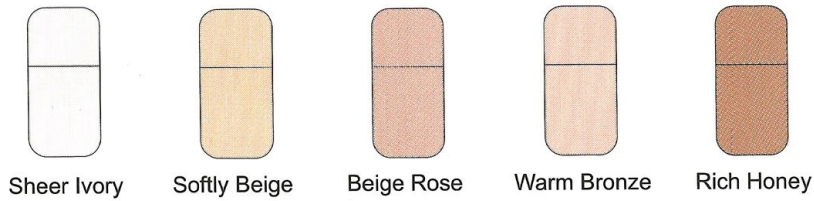

FOUNDATIONS & POWDERS

MOISTURISING LIQUID FILM

CREAM SOUFFLE

TOUCH-UP CREAM POWDER COMPACT

SHEER POWDER

NATURAL GLOW

HIGHLIGHTER

COVER STICK