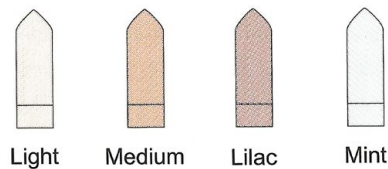

FOUNDATIONS & POWDERS

MOISTURISING LIQUID FILM

CREAM SOUFFLE

TOUCH-UP CREAM POWDER COMPACT

SHEER POWDER

NATURAL GLOW

HIGHLIGHTER

COVER STICK