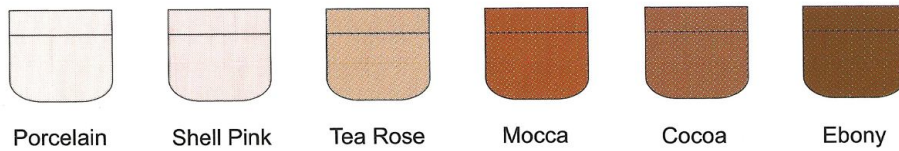

FOUNDATIONS & POWDERS

MOISTURISING LIQUID FILM

CREAM SOUFFLE

TOUCH-UP CREAM POWDER COMPACT

SHEER POWDER

NATURAL GLOW

HIGHLIGHTER

COVER STICK